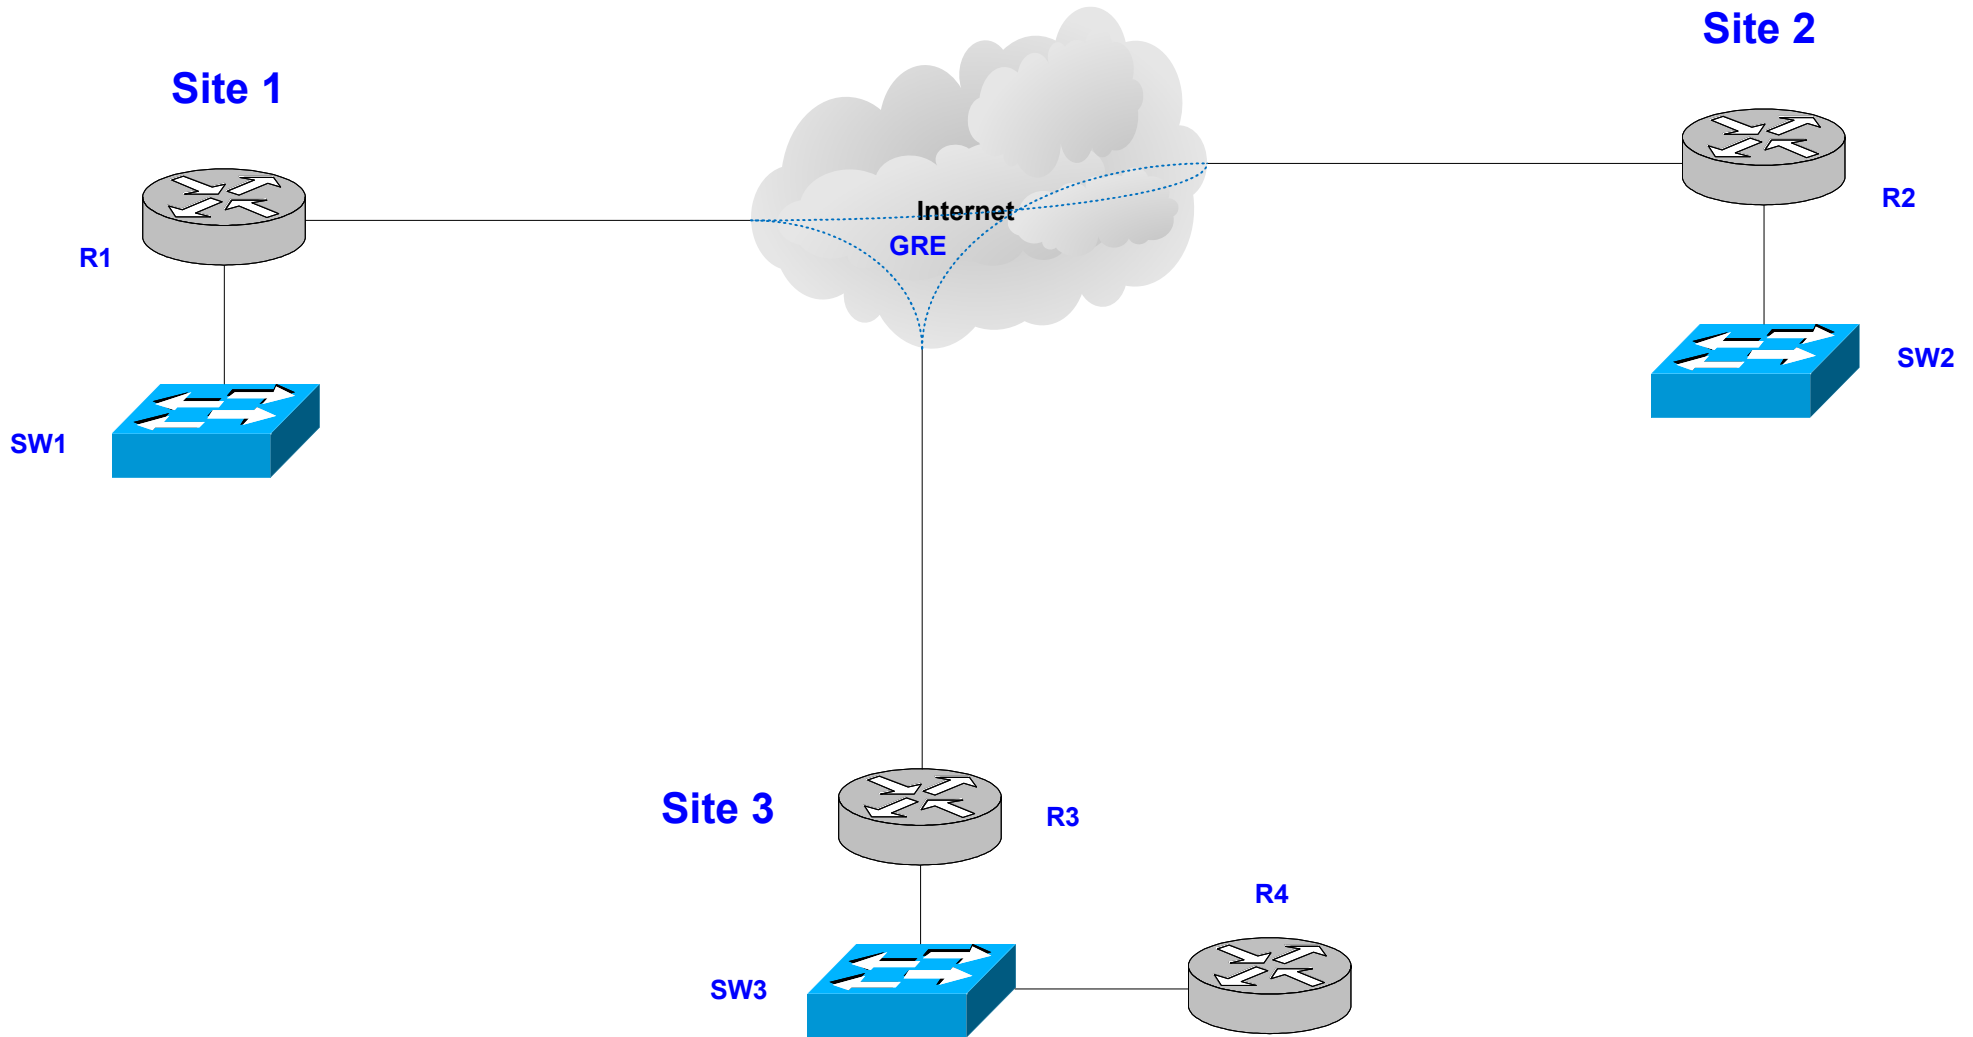

# SEACUG CCNA Study Group

## CCNA Lab Project #3

## Interface IP Assignments

**Loopback**  
10.X.X.X/32

**GRE Tunnels**  
R1-R2 172.16.12.X  
R1-R3 172.16.13.X  
R2-R3 172.16.23.X

X=Site Number