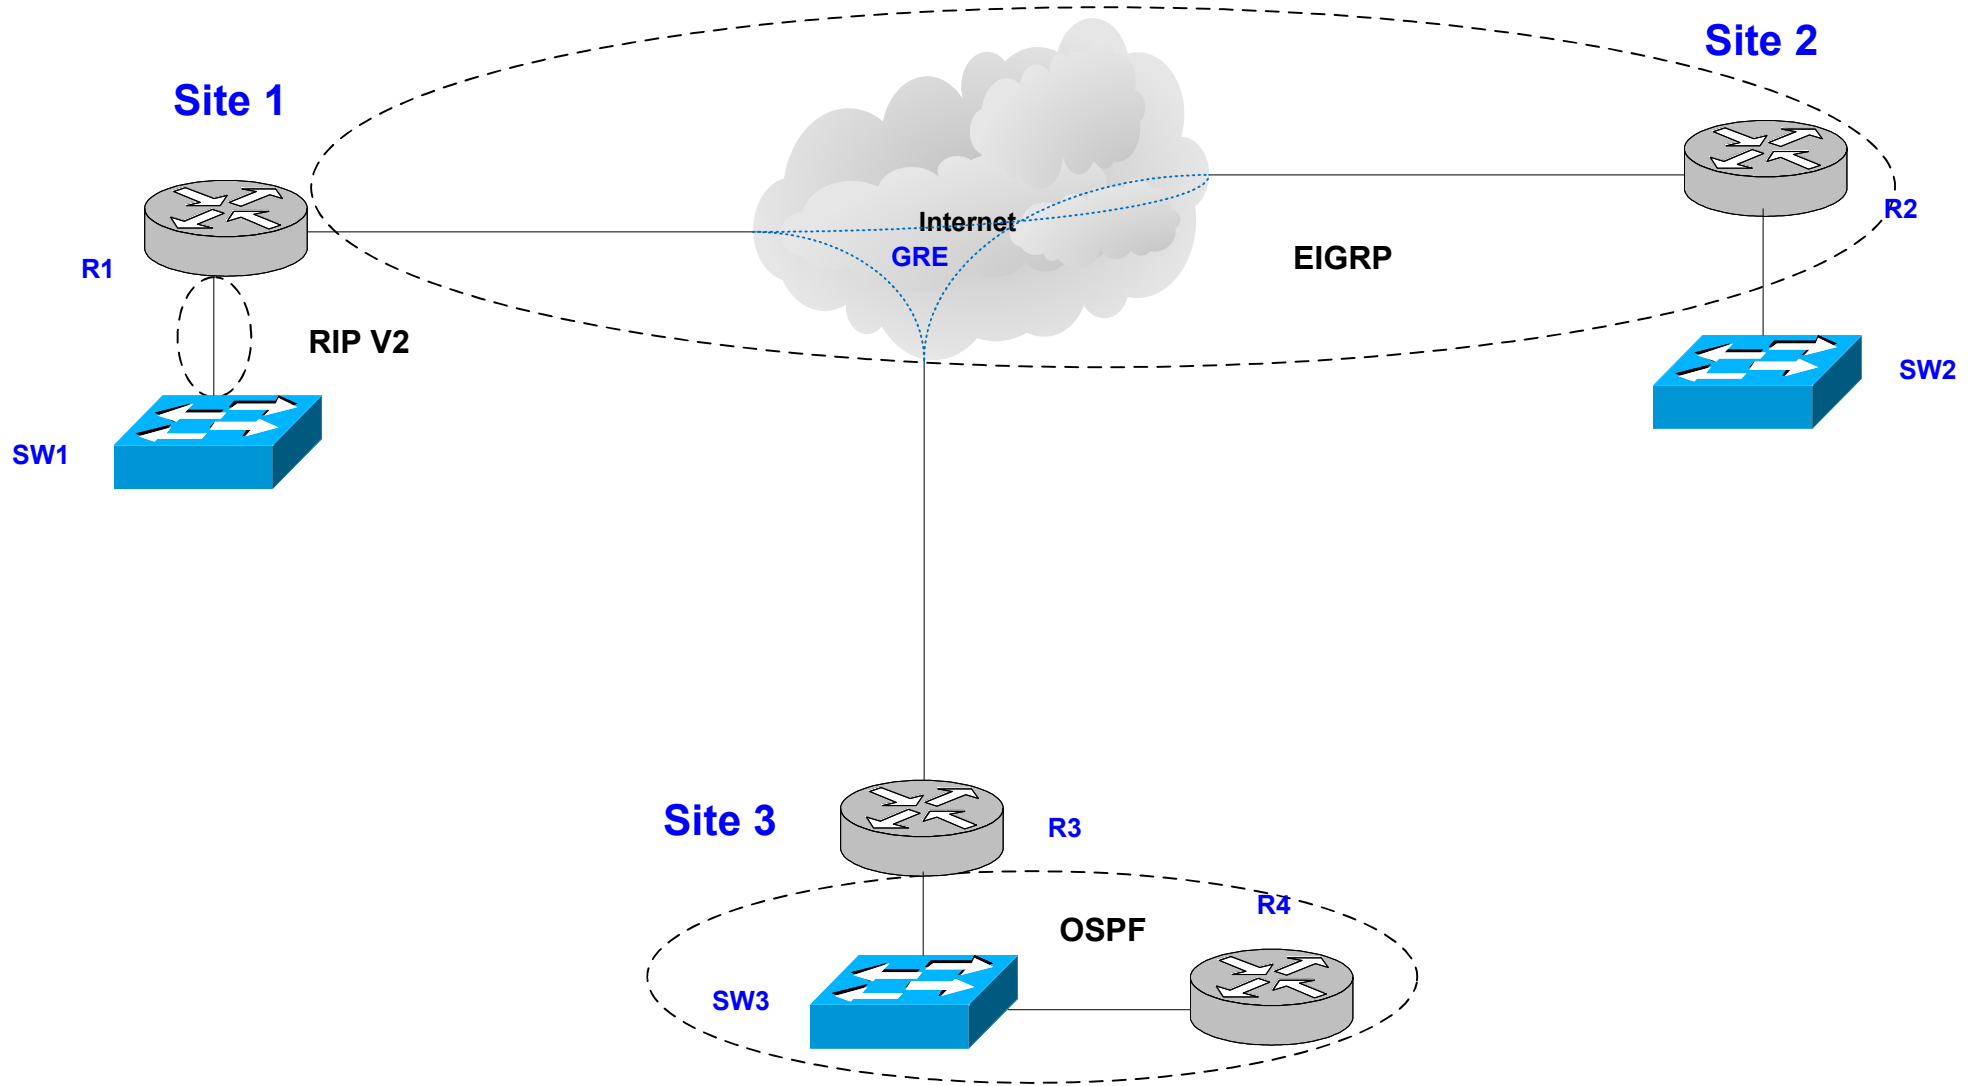

SEACUG CCNA Study Group

CCNA Lab Project