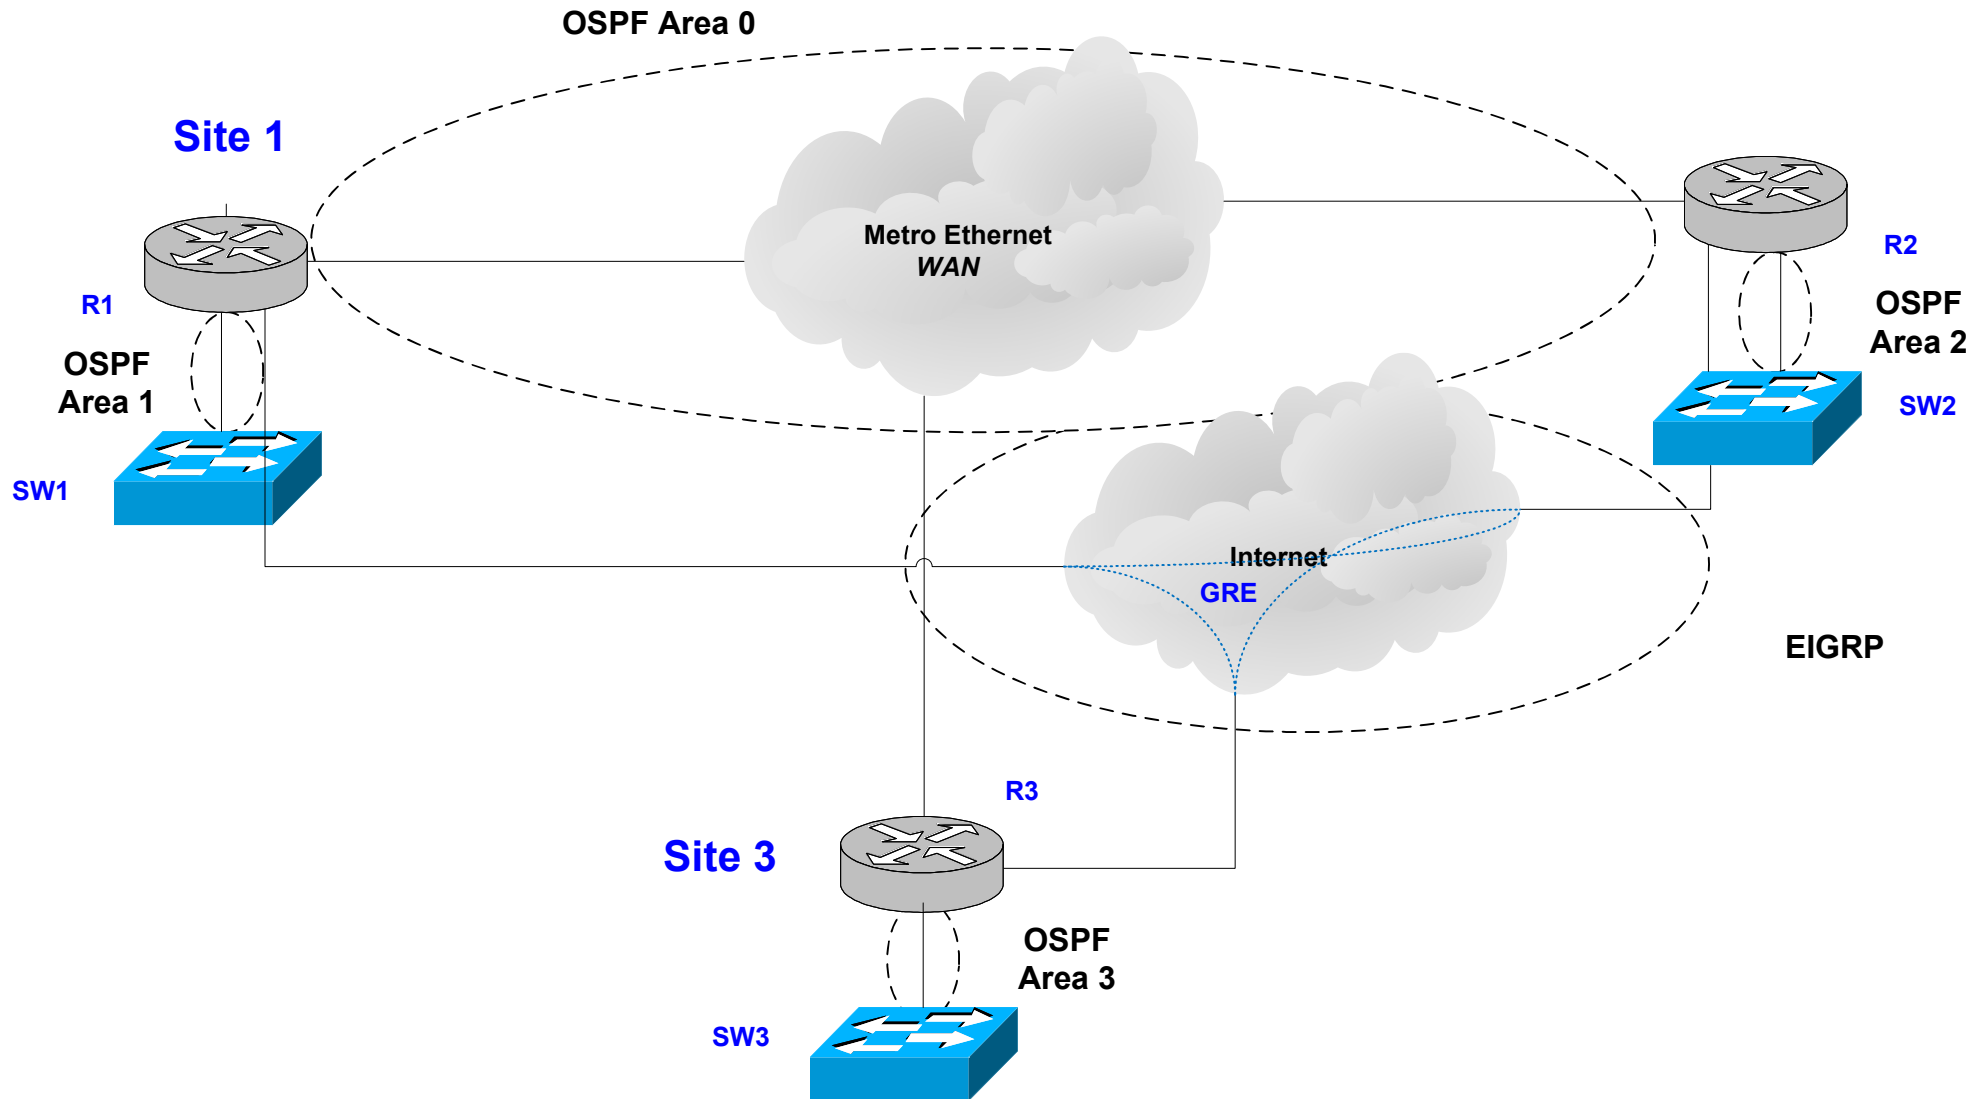

SEACUG CCNA Study Group

CCNA Lab Project #2

SEACUG CCNA Study Group

CCNA Lab Project

VLAN Assignments

Management VLAN

ID – X
IP - 192.168.X.0

Production VLAN

ID – X
IP - 192.168.XX.0

Internet VLAN

ID – 99
IP - 10.99.99.0

X=Site Number

Interface IP Assignments

Loopback

10.X.X.X/32

Metro-E

172.16.123.X

GRE Tunnels

R1-R2 172.16.12.X

R1-R3 172.16.13.X

R2-R3 172.16.23.X

X=Site Number