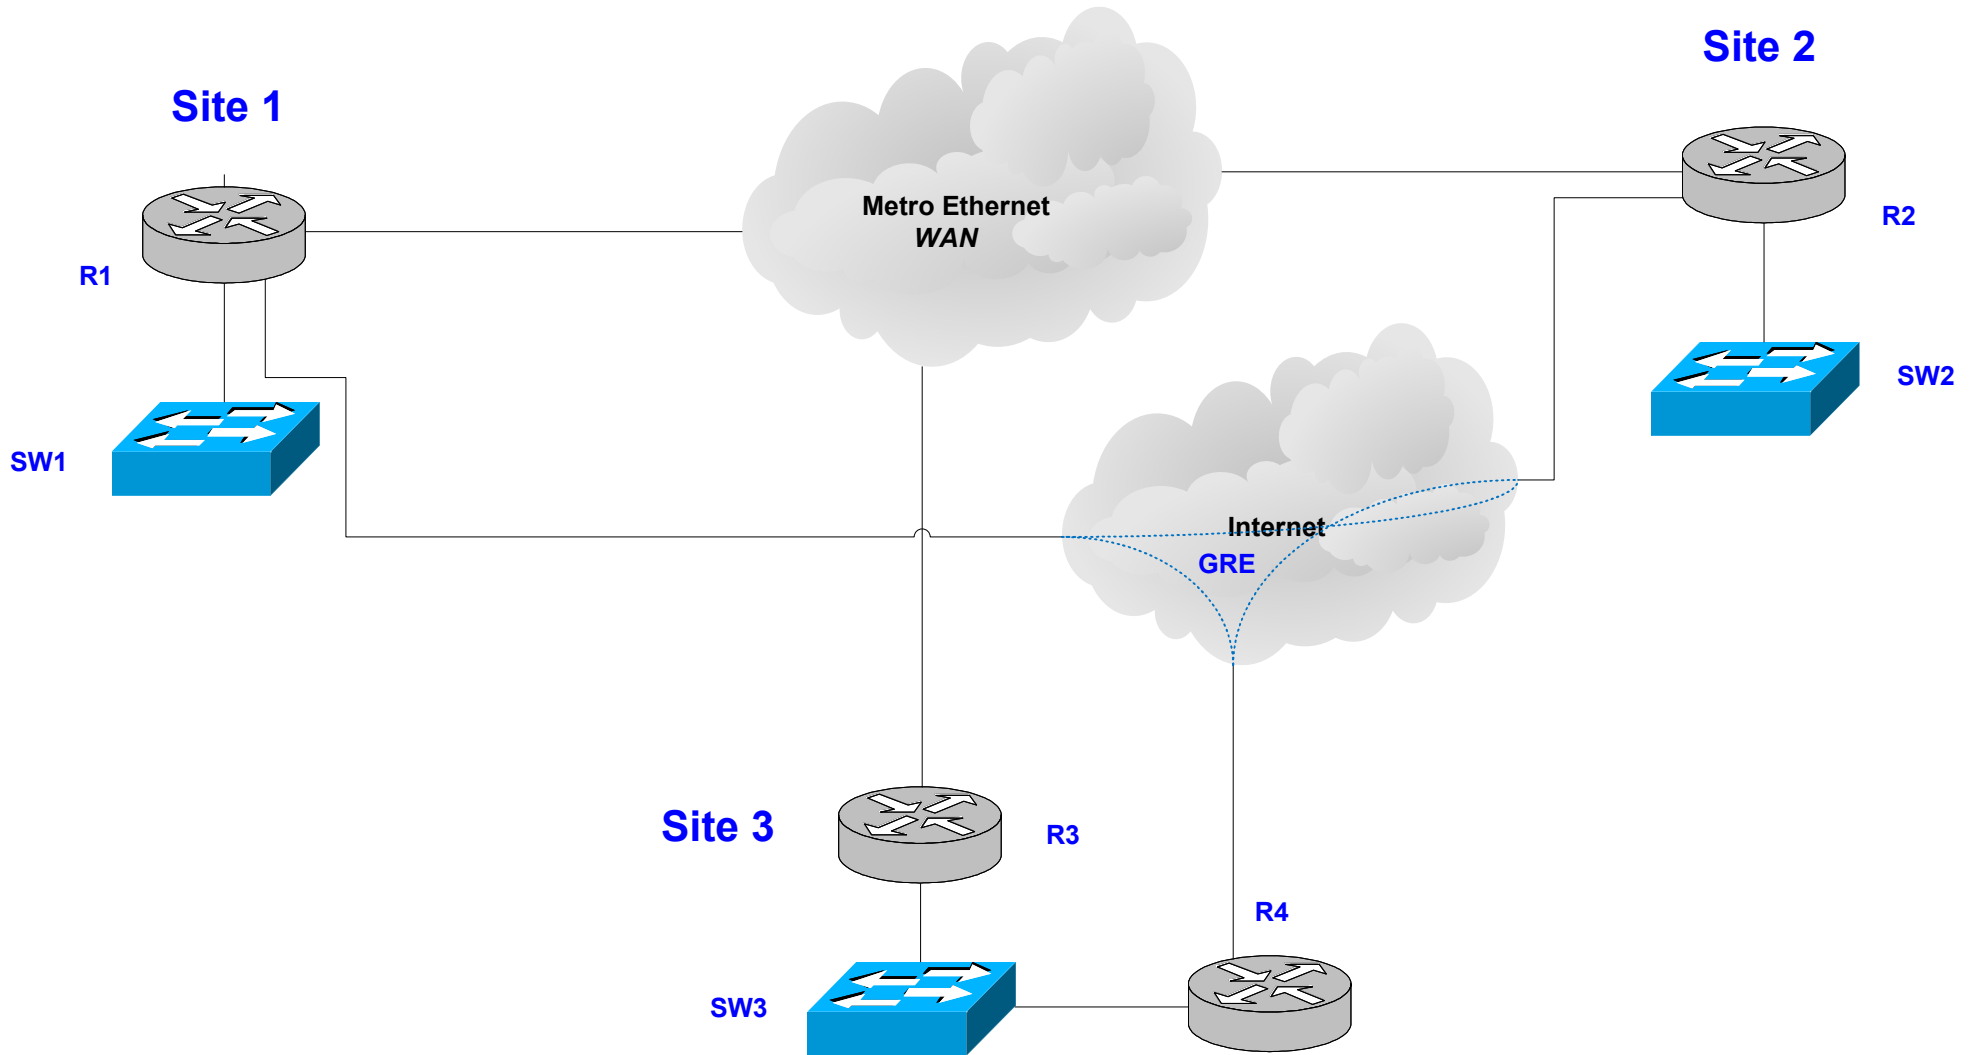

SEACUG CCNA Study Group

CCNA Lab Project #2

SEACUG CCNA Study Group

CCNA Lab Project

VLAN Assignments

Management VLAN

ID – X
IP - 192.168.X.0

Production VLAN

ID – X
IP - 192.168.XX.0

Internet VLAN

ID – 99
IP - 10.99.99.0

X=Site Number

Interface IP Assignments

Loopback

10.X.X.X/32

Metro-E

172.16.123.X

GRE Tunnels

R1-R2 172.16.12.X

R1-R3 172.16.13.X

R2-R3 172.16.23.X

X=Site Number