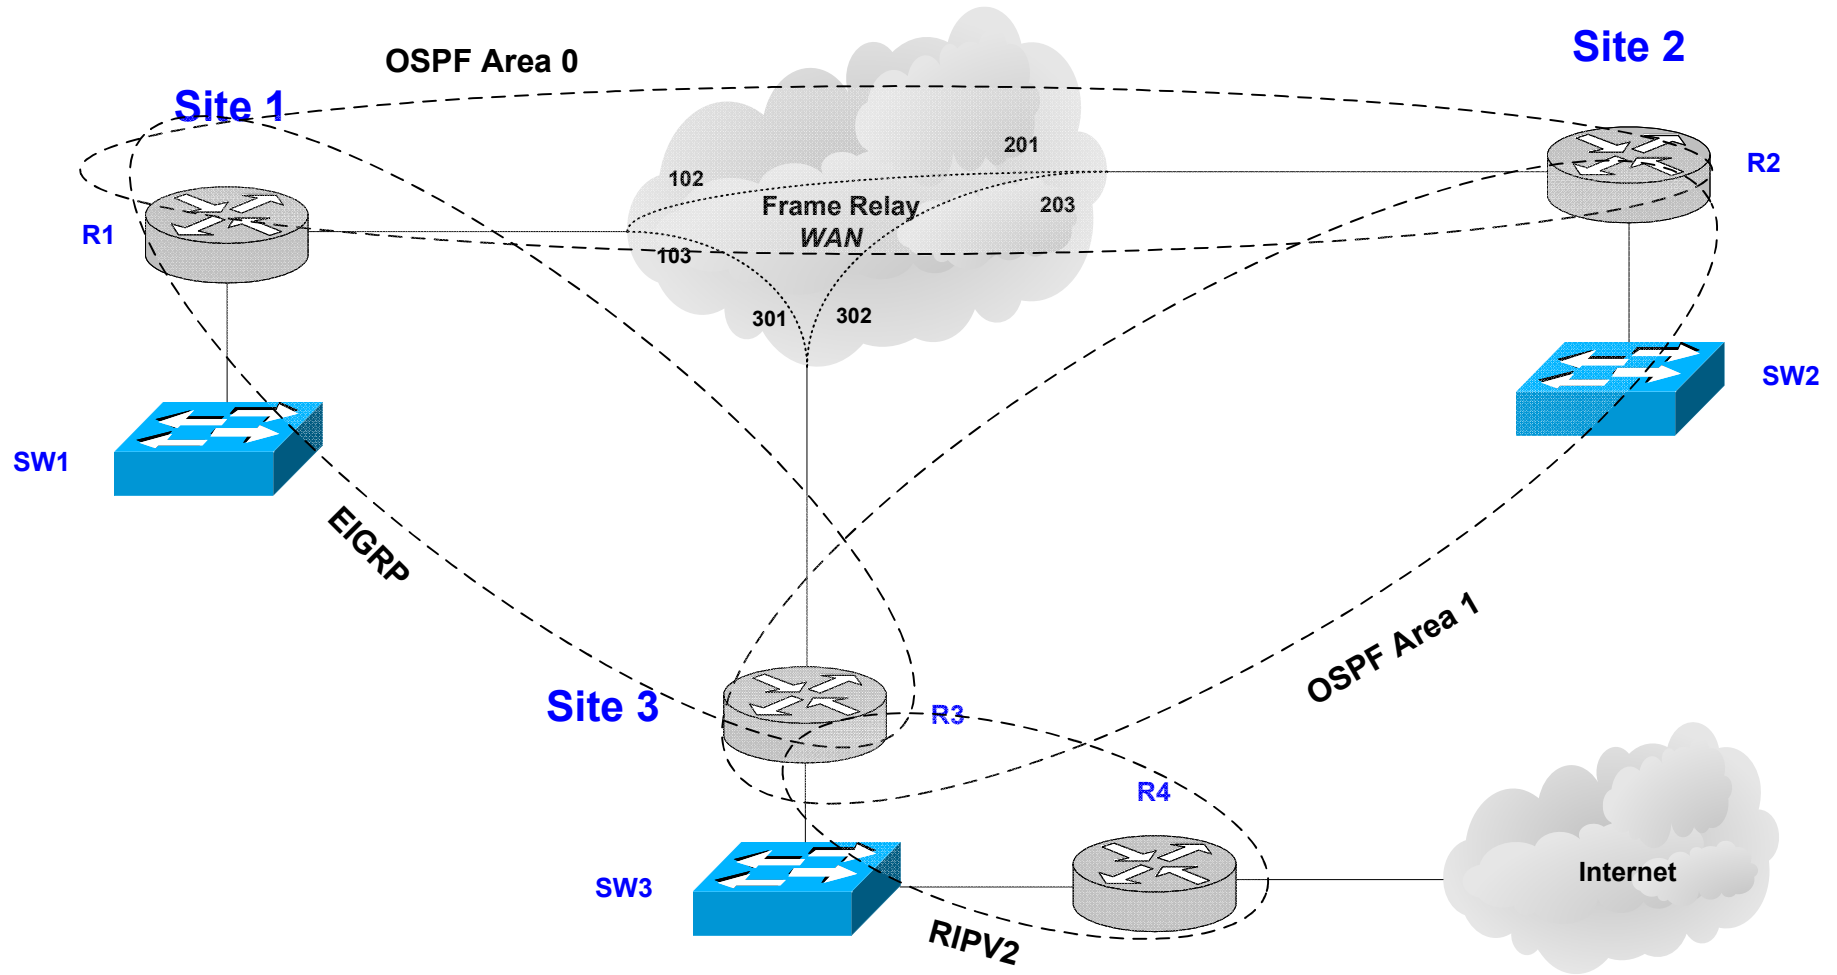

SEACUG CCNA Study Group

CCNA Lab Project

SEACUG CCNA Study Group

CCNA Lab Project

VLAN Assignments

Management VLAN

ID – X

IP - 192.168.X.0

Production VLAN

ID – X

IP - 192.168.XX.0

Internet VLAN

ID – 99

IP - 10.0.0.0

X=Site Number

Interface IP Assignments

Loopback

10.X.X.X/32

WAN

DLCI 102/201

172.16.12.0

DLCI 103/301

172.16.13.0

DLCI 203/302