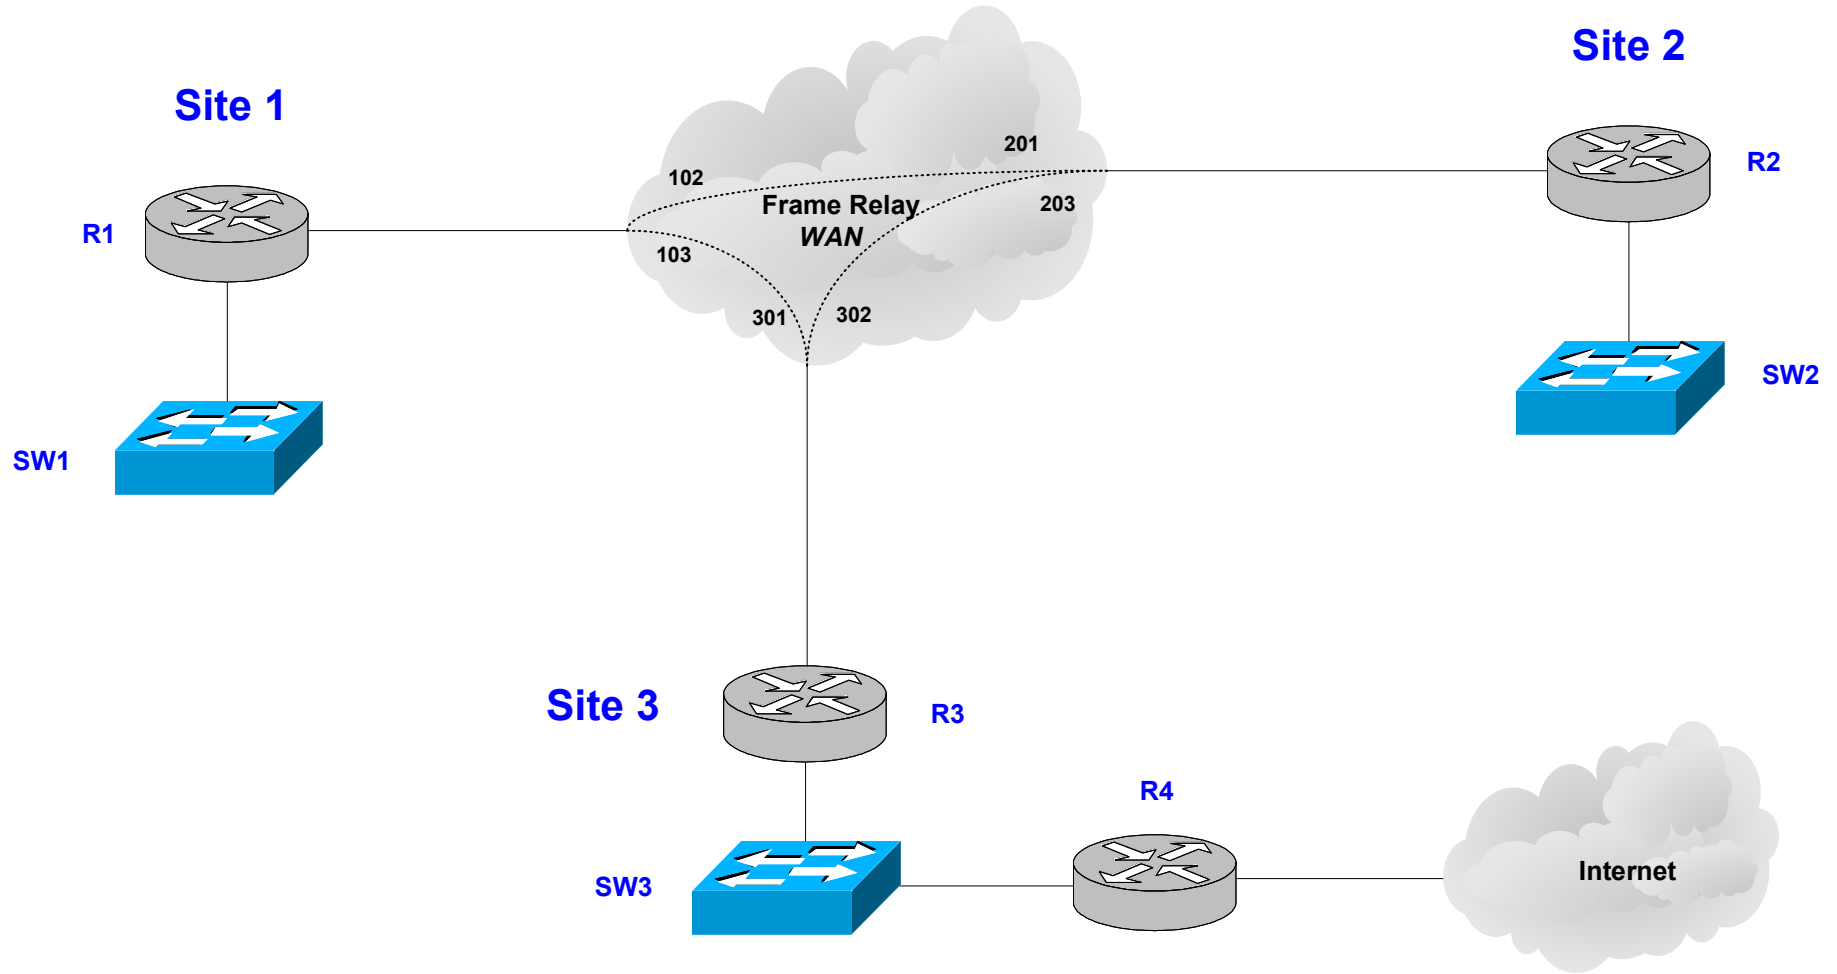

SEACUG CCNA Study Group

CCNA Lab Project

SEACUG CCNA Study Group

CCNA Lab Project

VLAN Assignments

Management VLAN

ID – X

IP - 192.168.X.0

Production VLAN

ID – X

IP - 192.168.XX.0

Internet VLAN

ID – 99

IP - 10.0.0.0

X=Site Number

Interface IP Assignments